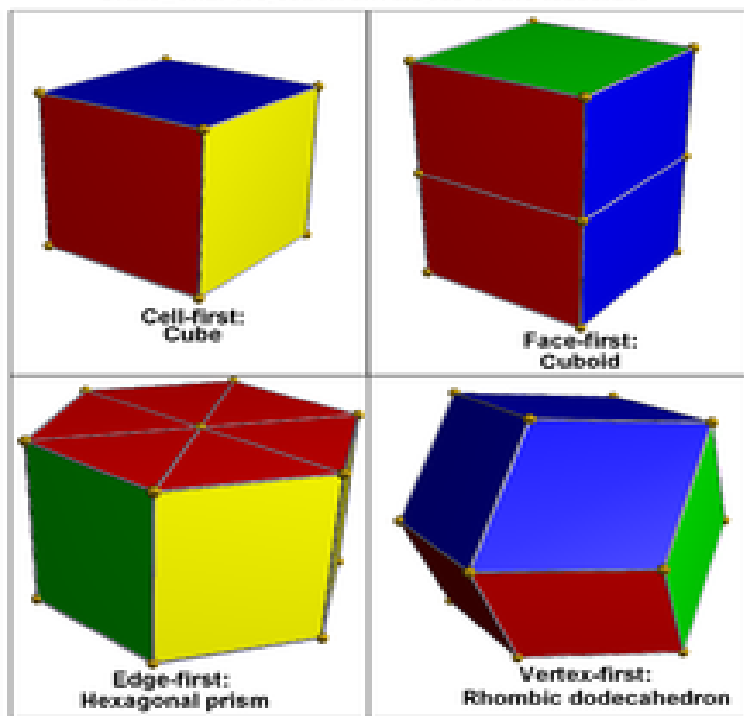

Tesseracts 3

Orthogonal projection envelopes of the tesseract

Tesseracts 3 [Candas Jane Dorsey, Gerry Truscott] on ospekuny.com *FREE* shipping on qualifying offers. In this third anthology of modern Canadian.EDGE Science Fiction and Fantasy Catalog entry for Tesseracts 3 edited by Candas Jane Dorsey and Gerry Truscott. The cell-first parallel projection of the tesseract into three-dimensional space has a cubical envelope. Geometry - Image gallery - Related complex polygon - Related polytopes and. Tesseracts 3 by Tesseract Books, Candas Jane Dorsey and a great selection of similar Used, New and Collectible Books available now at ospekuny.com In this third anthology of modern Canadian speculative fiction, we present more alternate realities in time and space by new and established Canadian authors. Publication: Tesseracts 3 Publication Record # ; Editors: Candas Jane Dorsey, Gerry Truscott; Date: ; ISBN: X.9 Mar - 5 min - Uploaded by lostonexxx Hello and welcome to a mod spotlight for the awesome thermal expansion 3. I've broken the mod. The figure above shows a projection of the tesseract in three-space (Gardner). The tesseract is composed of 8 cubes with 3 to an edge, and therefore has . Get this from a library! Tesseract 3. [Candas Jane Dorsey; Gerry Truscott;]. Tesseract Open Source OCR Engine (main repository). machine-learning ocr Source training data for Tesseract for lots of languages. Updated Tesseract: from 3 to 4 Dimensions. The short video clip below shows the 3D rotations of a 4D object. The deeper questions concern the nature. All the tesseract's names and shapes are attempts to visualize what we can bring the edges of the three dimensional universe together. File is an audio reel containing an episode of Title Waves. This episode features Tesseract 3 by Candas Jane Dorsey of Edmonton, Alberta and From. This page is about the Tesseract added by Thermal Expansion 3. For other For example, if an energy Tesseract is set to frequency 1 named. Hey there, I have a Tesseract in the nether which transport lava to my main base. I also have Quarry which is far away from the base and would. [\[PDF\] Tibetan Refugees: Youth And The New Generation Of Meaning](#) [\[PDF\] Can Small-country Manufacturing Survive Trade Liberalization: Evidence From The Canada-U.S. Free-tra](#) [\[PDF\] Facilities Management And The Business Of Space](#) [\[PDF\] Valuing Teachers Work: New Directions In Teacher Appraisal](#) [\[PDF\] The Immigrants](#) [\[PDF\] Paths Of Resistance: Tradition And Dignity In Industrializing Missouri](#) [\[PDF\] Attic Warpipes](#)